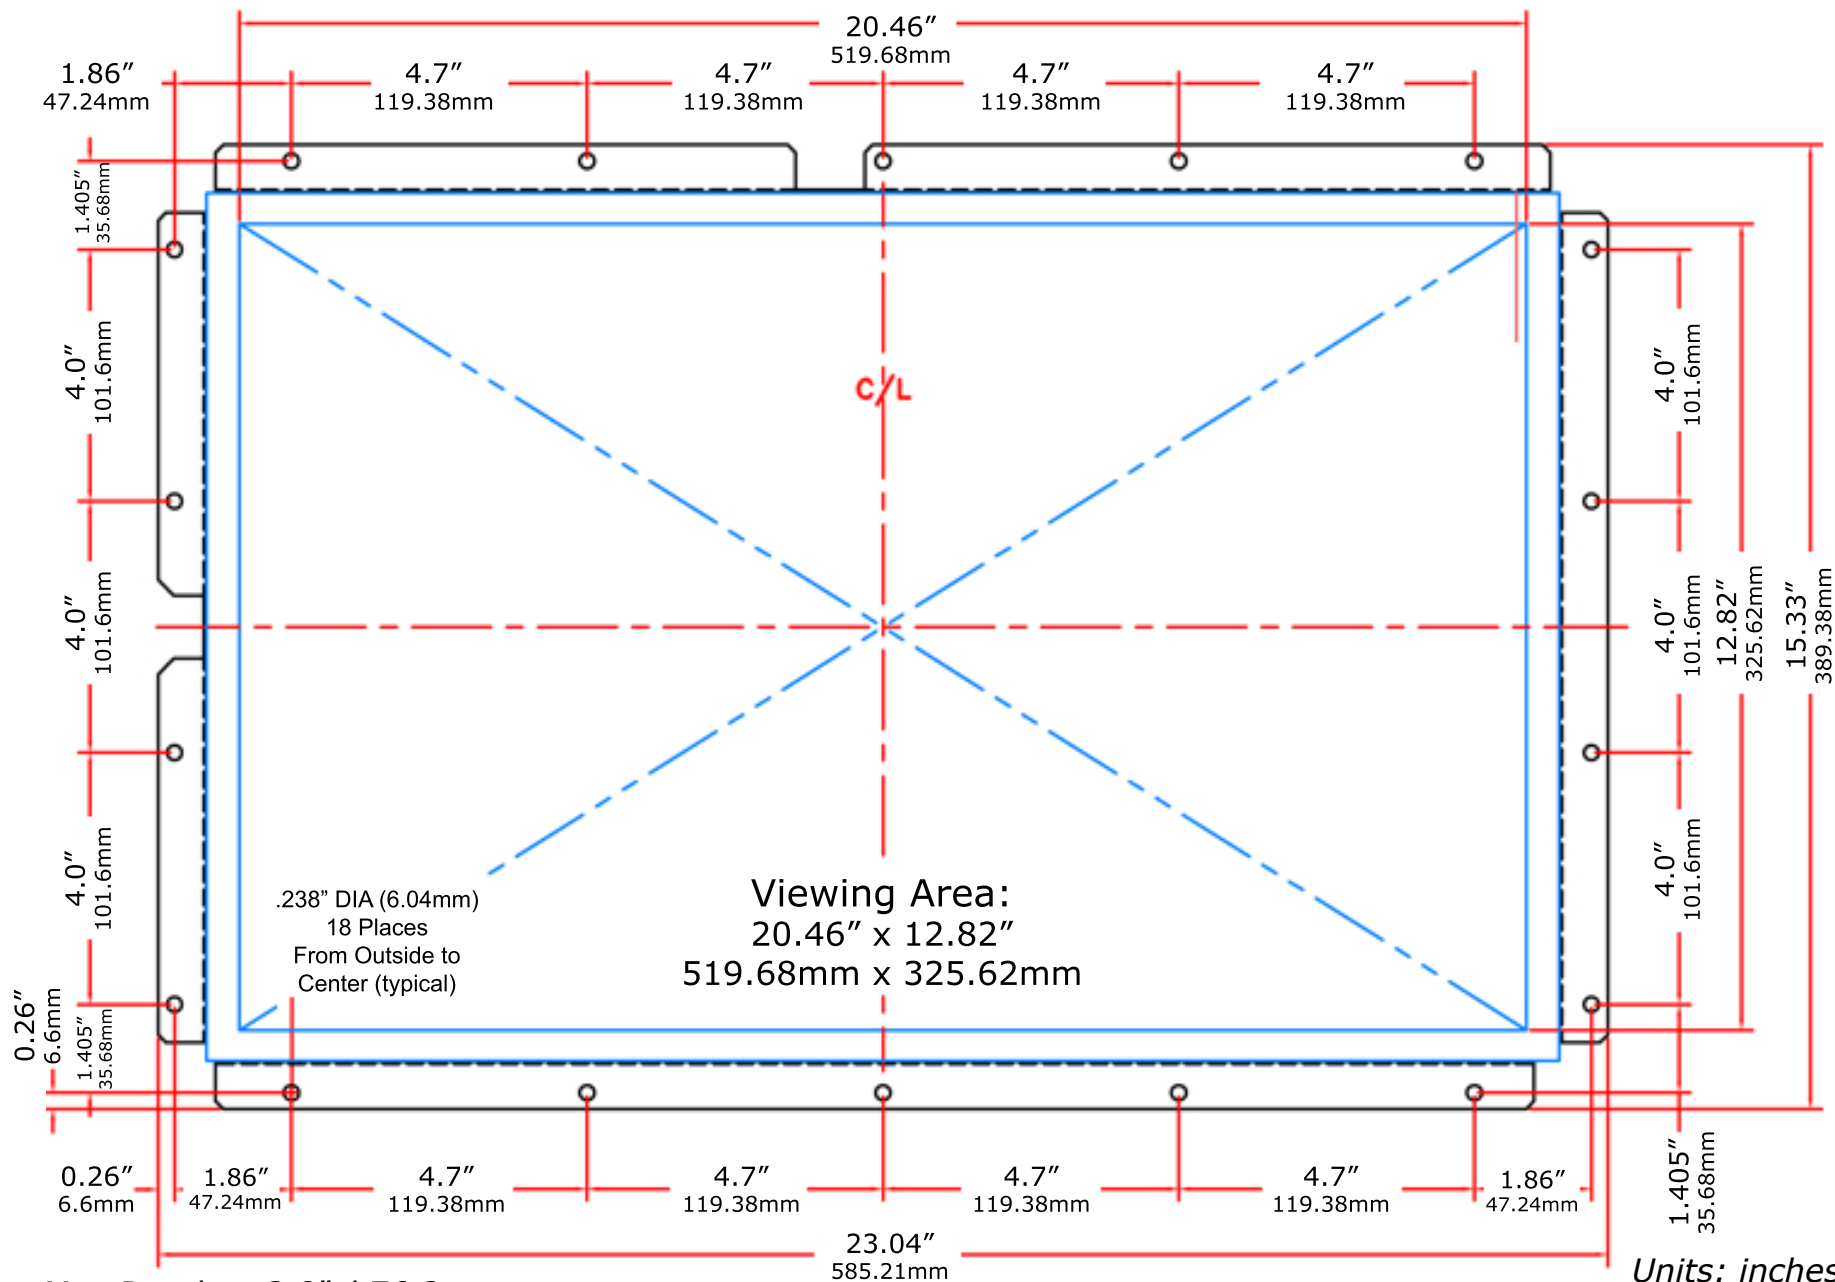

FRONT VIEW

Note: Max Depth = 3.0" / 76.2 mm

Units: inches & mm
Not to scale

Models: SV-2400-OEM, SV-2401-OEM, SV-2400NL-OEM, SV-2410W-OEM
 Drawing: DWG-5063 - SV-24xxxx-OEM
 Revision: 03

www.stealth.com
1-888-783-2584